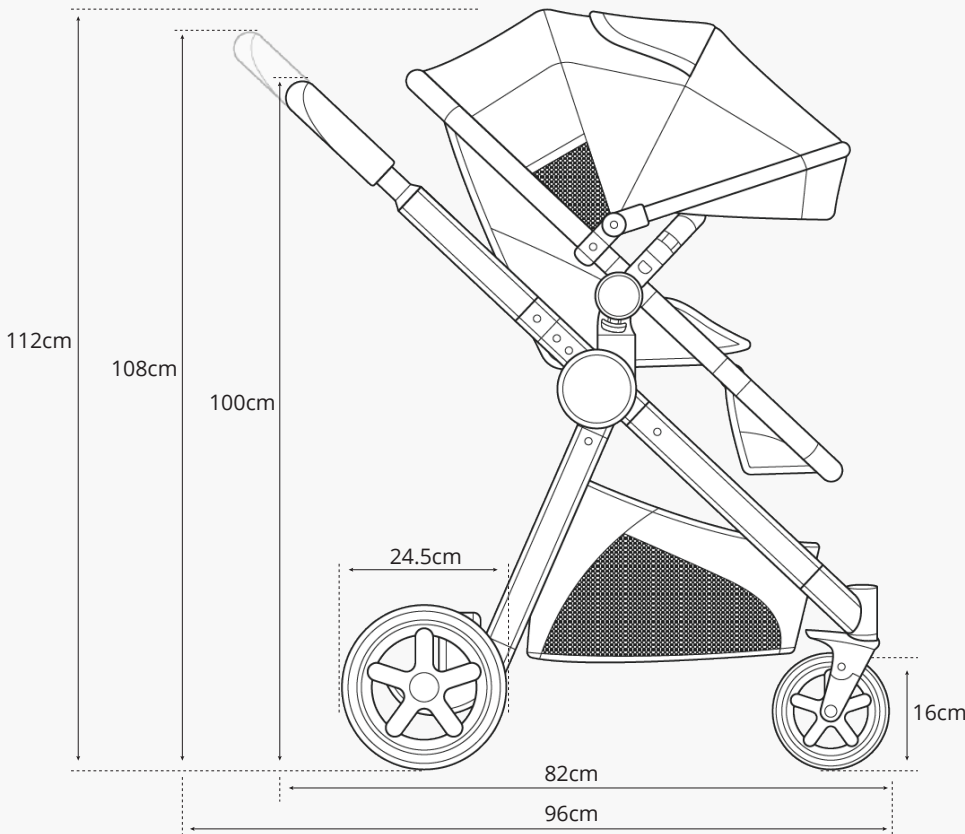

# babybee ROVER

## Specifications

- Seat back height 47cm
- Max. height with canopy open 51cm
- Seat width 33cm
- Basket dimensions 40W x 42L x 43H cm

## Weights

- Total weight 11kg (with seat attached)
- Seat 3.3kg
- Bassinet 4kg
- Frame 7.7kg